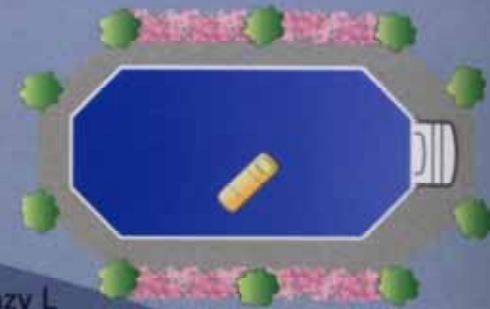

DESIGN GALLERY

MOUNTAIN LAKE
(Standard or Reverse)
20 x 33 *
21 x 35
26 x 39

OVAL
16 x 33
18 x 36
20 x 41

GRECIAN

- 14'6" x 28'6" *
- 16'6" x 32'6"
- 16'6" x 36'6"
- 18'6" x 36'6"
- 19 x 37
- 19 x 41
- 16'6" x 42'6" Lazy L
- 19 x 46 Lazy L

2' RADIUS RECTANGLE

- 12 x 24 *
- 14 x 28 *
- 16 x 32
- 16 x 36
- 18 x 36
- 20 x 40
- 16 x 38 x 24 90°
- 18 x 38 x 26 90°
- 20 x 44 x 30 90°
- 16 x 42 Lazy L
- 18 x 43 Lazy L
- 20 x 48 Lazy L

4' RADIUS RECTANGLE

- 12 x 24 *
- 14 x 28 *
- 16 x 32
- 16 x 36
- 18 x 36
- 20 x 40
- 16 x 42 x 26 90°
- 18 x 42 x 28 90°
- 20 x 44 x 30 90°
- 16 x 42 Lazy L
- 18 x 44 Lazy L
- 20 x 47 Lazy L

THE SHAPE OF
Choice

Thanks to Matrix Pool Systems' technology, you can pick from over 11 distinct shapes. If you don't see your dream design, let your dealer know. Matrix Pool Systems can be designed and built to almost any shape you desire.

DESIGN GALLERY

KEYHOLE
 (Standard or Reverse)
 (2' Radius or Full Radius)
 16 x 32 *
 18 x 36
 20 x 40

ROMAN END
 16 x 37
 18 x 38
 20 x 42
 16 x 42 Lazy L
 18 x 45 Lazy L
 20 x 49 Lazy L

FIGURE 8
 16 x 37
 20 x 40